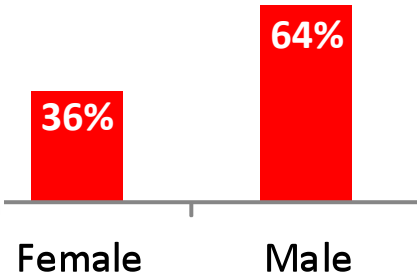

WRKT-FM 100.9

Erie County Listeners: 31,558

Audience composition between 25 – 64 years old = 70%

WTWF-FM 93.9

Erie County Listeners: 47,884

Audience composition between 18 – 54 years old = 74%

WXBB-FM 94.7

Erie County Listeners: 43,922

Audience composition between 25 – 64 years old = 71%

WFNN-AM 1330

Erie County Listeners: 3,622

Audience composition Over 25 years old = 100%

WJET-AM 1400

Erie County Listeners: 11,235

Audience composition Over 45 years old = 85%