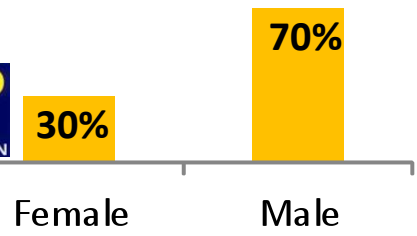

WRKT-FM 100.9

Erie County Listeners: 31,558

Audience composition between 25 – 64 years old = 70%

WTWF-FM 93.9

Erie County Listeners: 47,884

Audience composition between 18 – 54 years old = 74%

WXBB-FM 94.7

Erie County Listeners: 43,922

Audience composition between 25 – 64 years old = 71%

WFNN-AM 1330

Erie County Listeners: 3,622

Audience composition Over 25 years old = 100%

WJET-AM 1400

Erie County Listeners: 11,235

Audience composition Over 45 years old = 85%