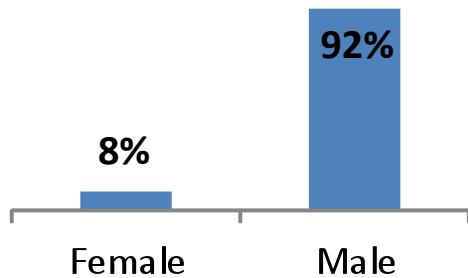

WRKT-FM 100.9

Erie County Listeners: 31,558

Audience composition between 25 – 64 years old = 70%

WTWF-FM 93.9

Erie County Listeners: 47,884

Audience composition between 18 – 54 years old = 74%

WXBB-FM 94.7

Erie County Listeners: 43,922

Audience composition between 25 – 64 years old = 71%

WFNN-AM 1330

Erie County Listeners: 3,622

Audience composition Over 25 years old = 100%

WJET-AM 1400

Erie County Listeners: 11,235

Audience composition Over 45 years old = 85%