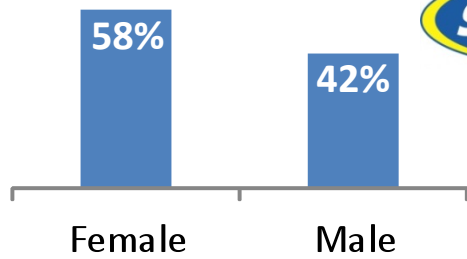

WRTS-FM 103.7

Erie County Listeners: 66,762

Audience composition between 18 – 54 years old = 67%