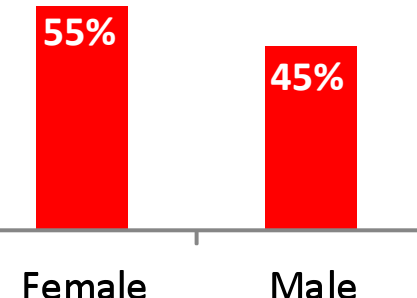

WRKT-FM 100.9

Erie County Listeners: 31,558

Audience composition between 25 – 64 years old = 70%

WTWF-FM 93.9

Erie County Listeners: 47,884

Audience composition between 18 – 54 years old = 74%

WXBB-FM 94.7

Erie County Listeners: 43,922

Audience composition between 25 – 64 years old = 71%

WFNN-AM 1330

Erie County Listeners: 3,622

Audience composition Over 25 years old = 100%

WJET-AM 1400

Erie County Listeners: 11,235

Audience composition Over 45 years old = 85%