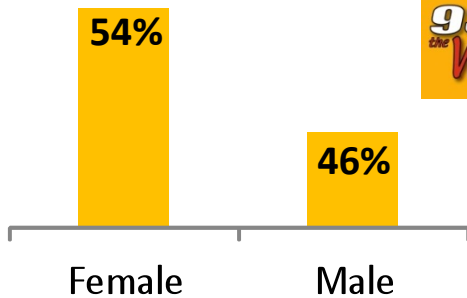

WRKT-FM 100.9

Erie County Listeners: 31,558

Audience composition between 25 – 64 years old = 70%

WTWF-FM 93.9

Erie County Listeners: 47,884

Audience composition between 18 – 54 years old = 74%

WXBB-FM 94.7

Erie County Listeners: 43,922

Audience composition between 25 – 64 years old = 71%

WFNN-AM 1330

Erie County Listeners: 3,622

Audience composition Over 25 years old = 100%

WJET-AM 1400

Erie County Listeners: 11,235

Audience composition Over 45 years old = 85%